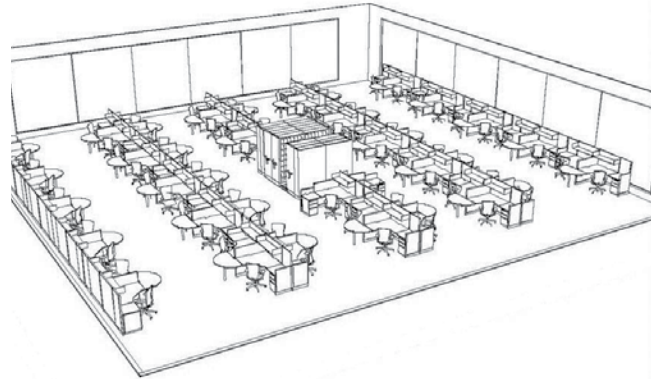

# Why High-Density?

**Before**

*Traditional Shelving*

**After**

*High Density Shelving*

*14 More Work Stations*

***Store up to 2X or more in the same space!***

## Before

75' x 75' Space  
60 - Customer Service Rep stations  
6' x 6' each  
42 - 4 high Global Lateral Files; 42" wide  
Global Filing = 560"

## After

75' x 75' Space  
74 - Customer Service Rep stations  
6' x 6' each  
18 - 8 high Spacefile ThinLine storage; 48" wide  
Spacefile Filing = 564"

Our design team will customize a storage solution specific to your needs.  
Multiple configurations available to store virtually anything.