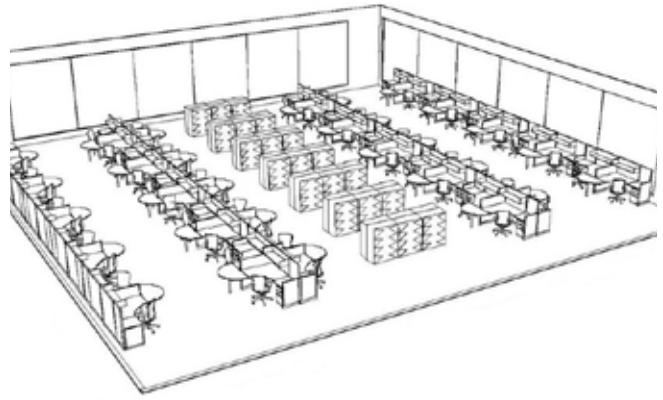

# Why High-Density?

**Before**

*Traditional Shelving*

**After**

*High Density Shelving*

*14 More Work Stations*

***Store up to 2X or more in the same space!***

## Before

75' x 75' Space  
60 - Customer Service Rep stations  
6' x 6' each  
42 - 4 high Global Lateral Files; 42" wide  
Global Filing = 560"

## After

75' x 75' Space  
74 - Customer Service Rep stations  
6' x 6' each  
18 - 8 high Spacefile ThinLine storage; 48" wide  
Spacefile Filing = 564"

Our design team will customize a storage solution specific to your needs.  
Multiple configurations available to store virtually anything.