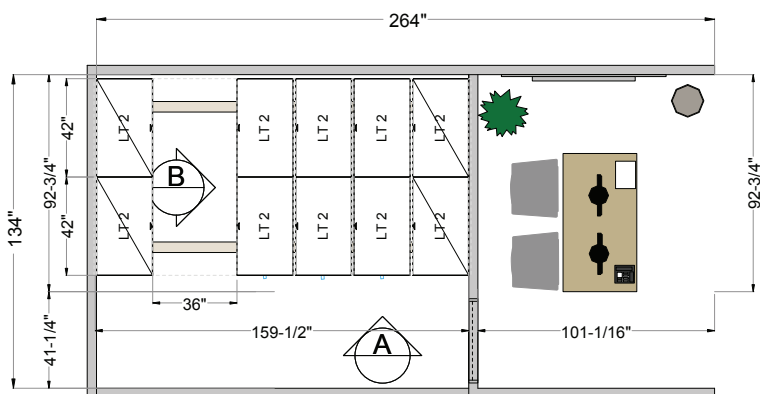

Why High-Density?

Before

Traditional Shelving
436 cubic feet of storage

After

Option A:
Additional profit
generating space!
(+68 sq. ft.)
Same storage capacity
(463 cubic feet)

Option B:
Almost double the
storage capacity in
the same space
(795 cubic feet storage)

Before

Traditional Storage

- 436 cubic feet storage
- Takes up entire room

After

Option A:
Additional profit generating space!
Same storage capacity

Option B:
Almost double the storage capacity

SPACEFILE INTERNATIONAL CORP.