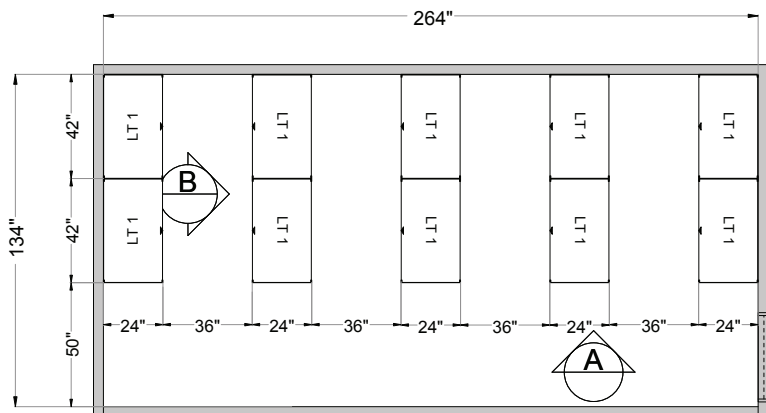

Why High-Density?

Before

Traditional Shelving
436 cubic feet of storage

After

Option A:
Additional profit
generating space!
(+68 sq. ft.)
Same storage capacity
(463 cubic feet)

Option B:
Almost double the
storage capacity in
the same space
(795 cubic feet storage)

Before

Traditional Storage

- 436 cubic feet storage
- Takes up entire room

After

Option A:
Additional profit generating space!
Same storage capacity

Option B:
Almost double the storage capacity

SPACEFILE INTERNATIONAL CORP.