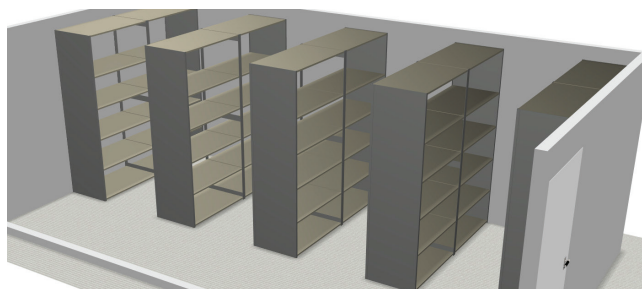

Why High-Density?

Before

Traditional Shelving
436 cubic feet of storage

After

Option A:
Additional profit
generating space!
(+68 sq. ft.)
Same storage capacity
(463 cubic feet)

Option B:
Almost double the
storage capacity in
the same space
(795 cubic feet storage)

Before

Traditional Storage

- 436 cubic feet storage
- Takes up entire room

After

Option A:
Additional profit generating space!
Same storage capacity

Option B:
Almost double the storage capacity

SPACEFILE INTERNATIONAL CORP.