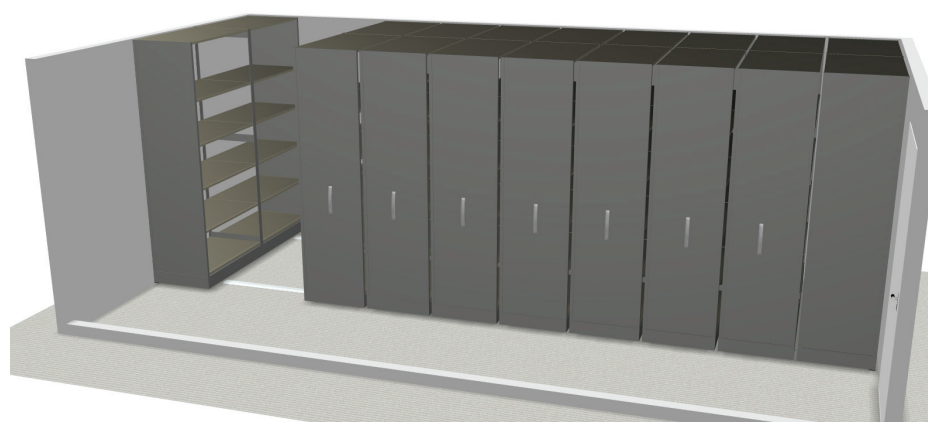

Why High-Density?

Before

Traditional Shelving
436 cubic feet of storage

After

Option A:
Additional profit
generating space!
(+68 sq. ft.)
Same storage capacity
(463 cubic feet)

Option B:
Almost double the
storage capacity in
the same space
(795 cubic feet storage)

Before

Traditional Storage

- 436 cubic feet storage
- Takes up entire room

After

Option A:
Additional profit generating space!
Same storage capacity

Option B:
Almost double the storage capacity

SPACEFILE INTERNATIONAL CORP.