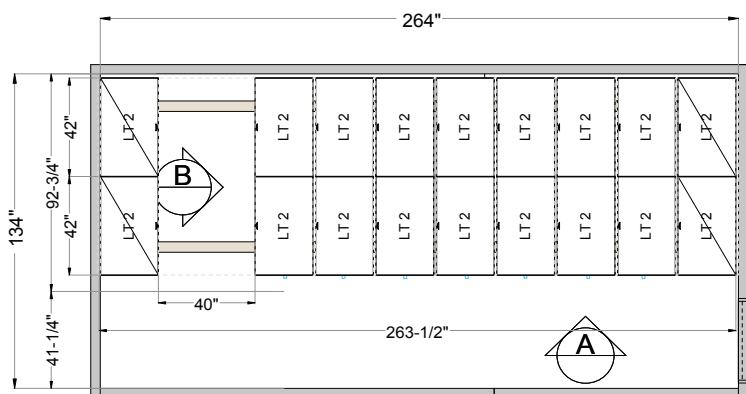

Why High-Density?

Before

Traditional Shelving
436 cubic feet of storage

After

Option A:
Additional profit
generating space!
(+68 sq. ft.)
Same storage capacity
(463 cubic feet)

Option B:
Almost double the
storage capacity in
the same space
(795 cubic feet storage)

Before

Traditional Storage

- 436 cubic feet storage
- Takes up entire room

After

Option A:
Additional profit generating space!
Same storage capacity

Option B:
Almost double the storage capacity

SPACEFILE INTERNATIONAL CORP.