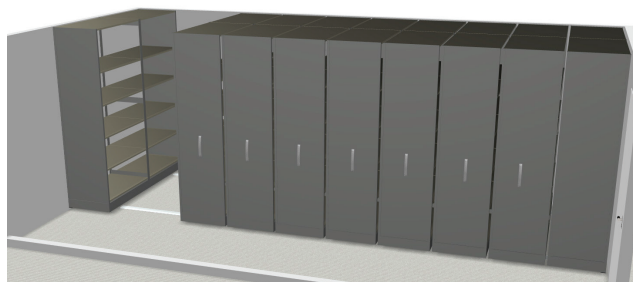

Why High-Density?

Before

Traditional Shelving
436 cubic feet of storage

After

Option A:
Additional profit
generating space!
(+68 sq. ft.)
Same storage capacity
(463 cubic feet)

Option B:
Almost double the
storage capacity in
the same space
(795 cubic feet storage)

Before

Traditional Storage

- 436 cubic feet storage
- Takes up entire room

After

Option A:
Additional profit generating space!
Same storage capacity

Option B:
Almost double the storage capacity

SPACEFILE INTERNATIONAL CORP.