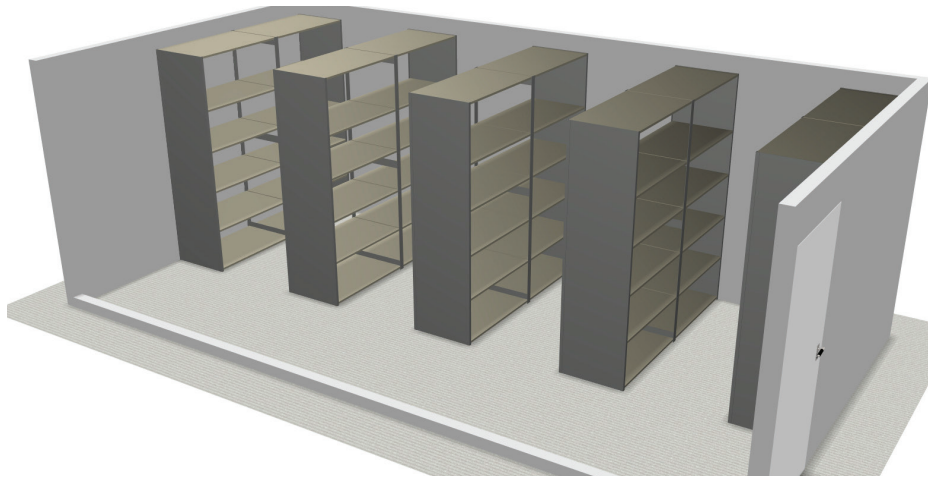

Why High-Density?

Before

Traditional Shelving
436 cubic feet of storage

After

Option A:
Additional profit
generating space!
(+68 sq. ft.)
Same storage capacity
(463 cubic feet)

Option B:
Almost double the
storage capacity in
the same space
(795 cubic feet storage)

Before

Traditional Storage

- 436 cubic feet storage
- Takes up entire room

After

Option A:
Additional profit generating space!
Same storage capacity

Option B:
Almost double the storage capacity

SPACEFILE INTERNATIONAL CORP.